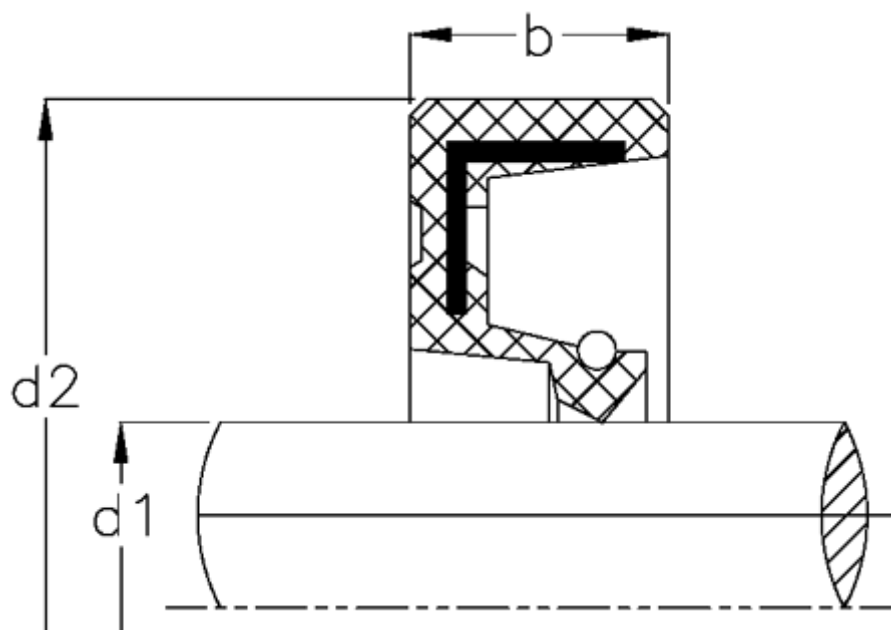

Data Sheet

Article number: 170103600500070000

Description: KLEE Rotary shaft seal WA 3650/7
NBR nitrile rubber, standard

Measures

b	= 7
d1	= 36
d2	= 50
Material	= NBR